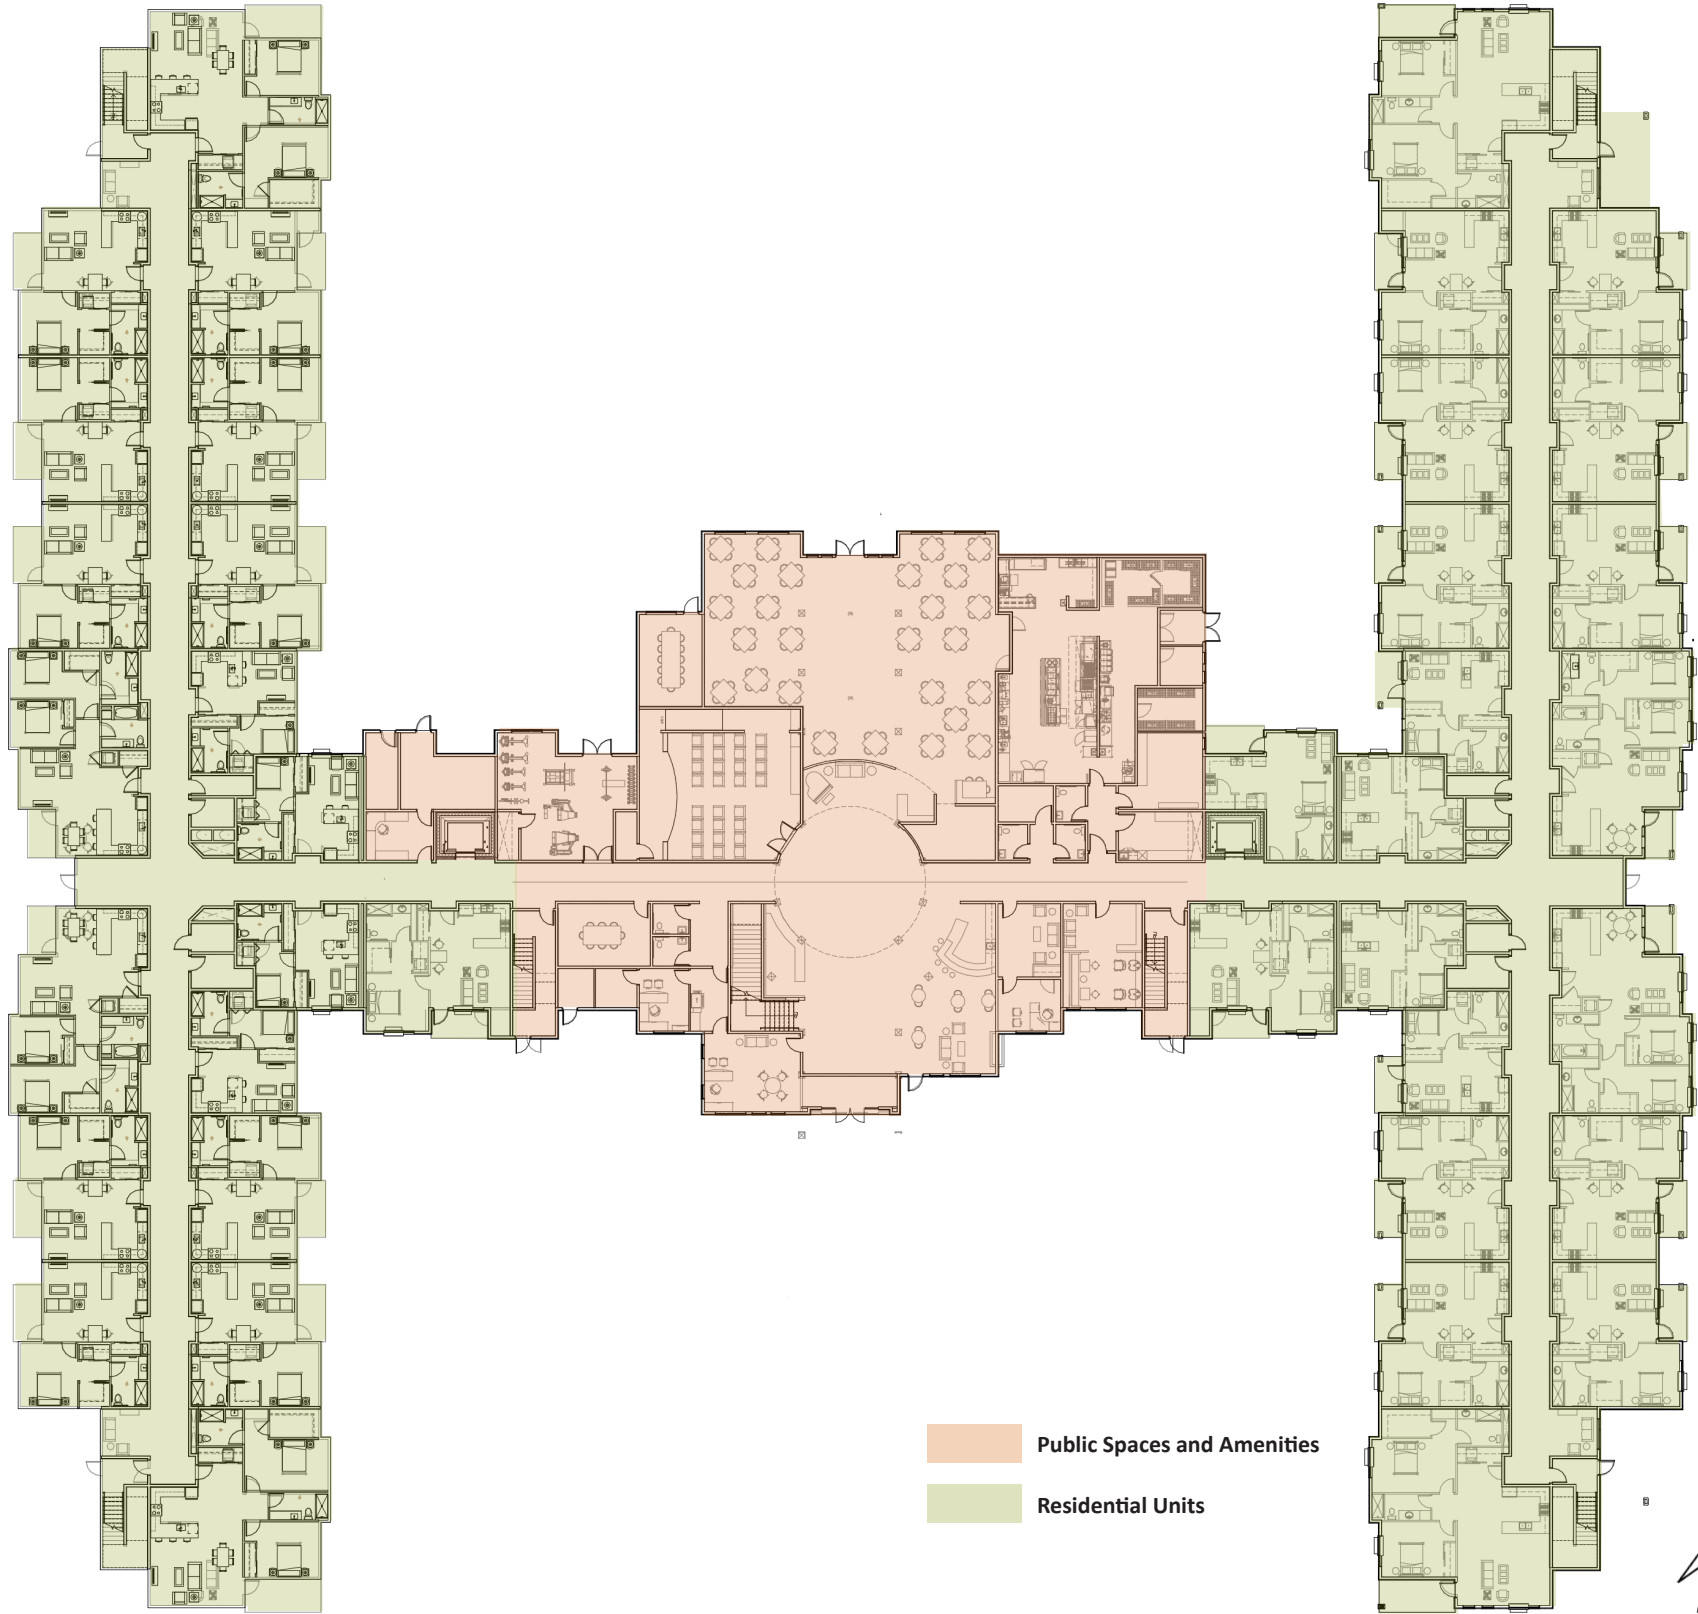

www.SunshineRet.com

LOCATION

5 minute walk to amenities

1 mile to Hendersonville Golf Club

2 miles to downtown Hendersonville

FLOOR PLAN

Inspirational Images, Not Actual Design

1ST FLOOR PLAN

- Reception
- Coffee Bistro
- Main Dining/Commercial Kitchen/Private Dining
- Theater
- Fitness Room
- Salon
- 1 and 2 Bedroom Residential Units
- Offices/Conference Room

FLOOR PLAN

Inspirational Images, Not Actual Design