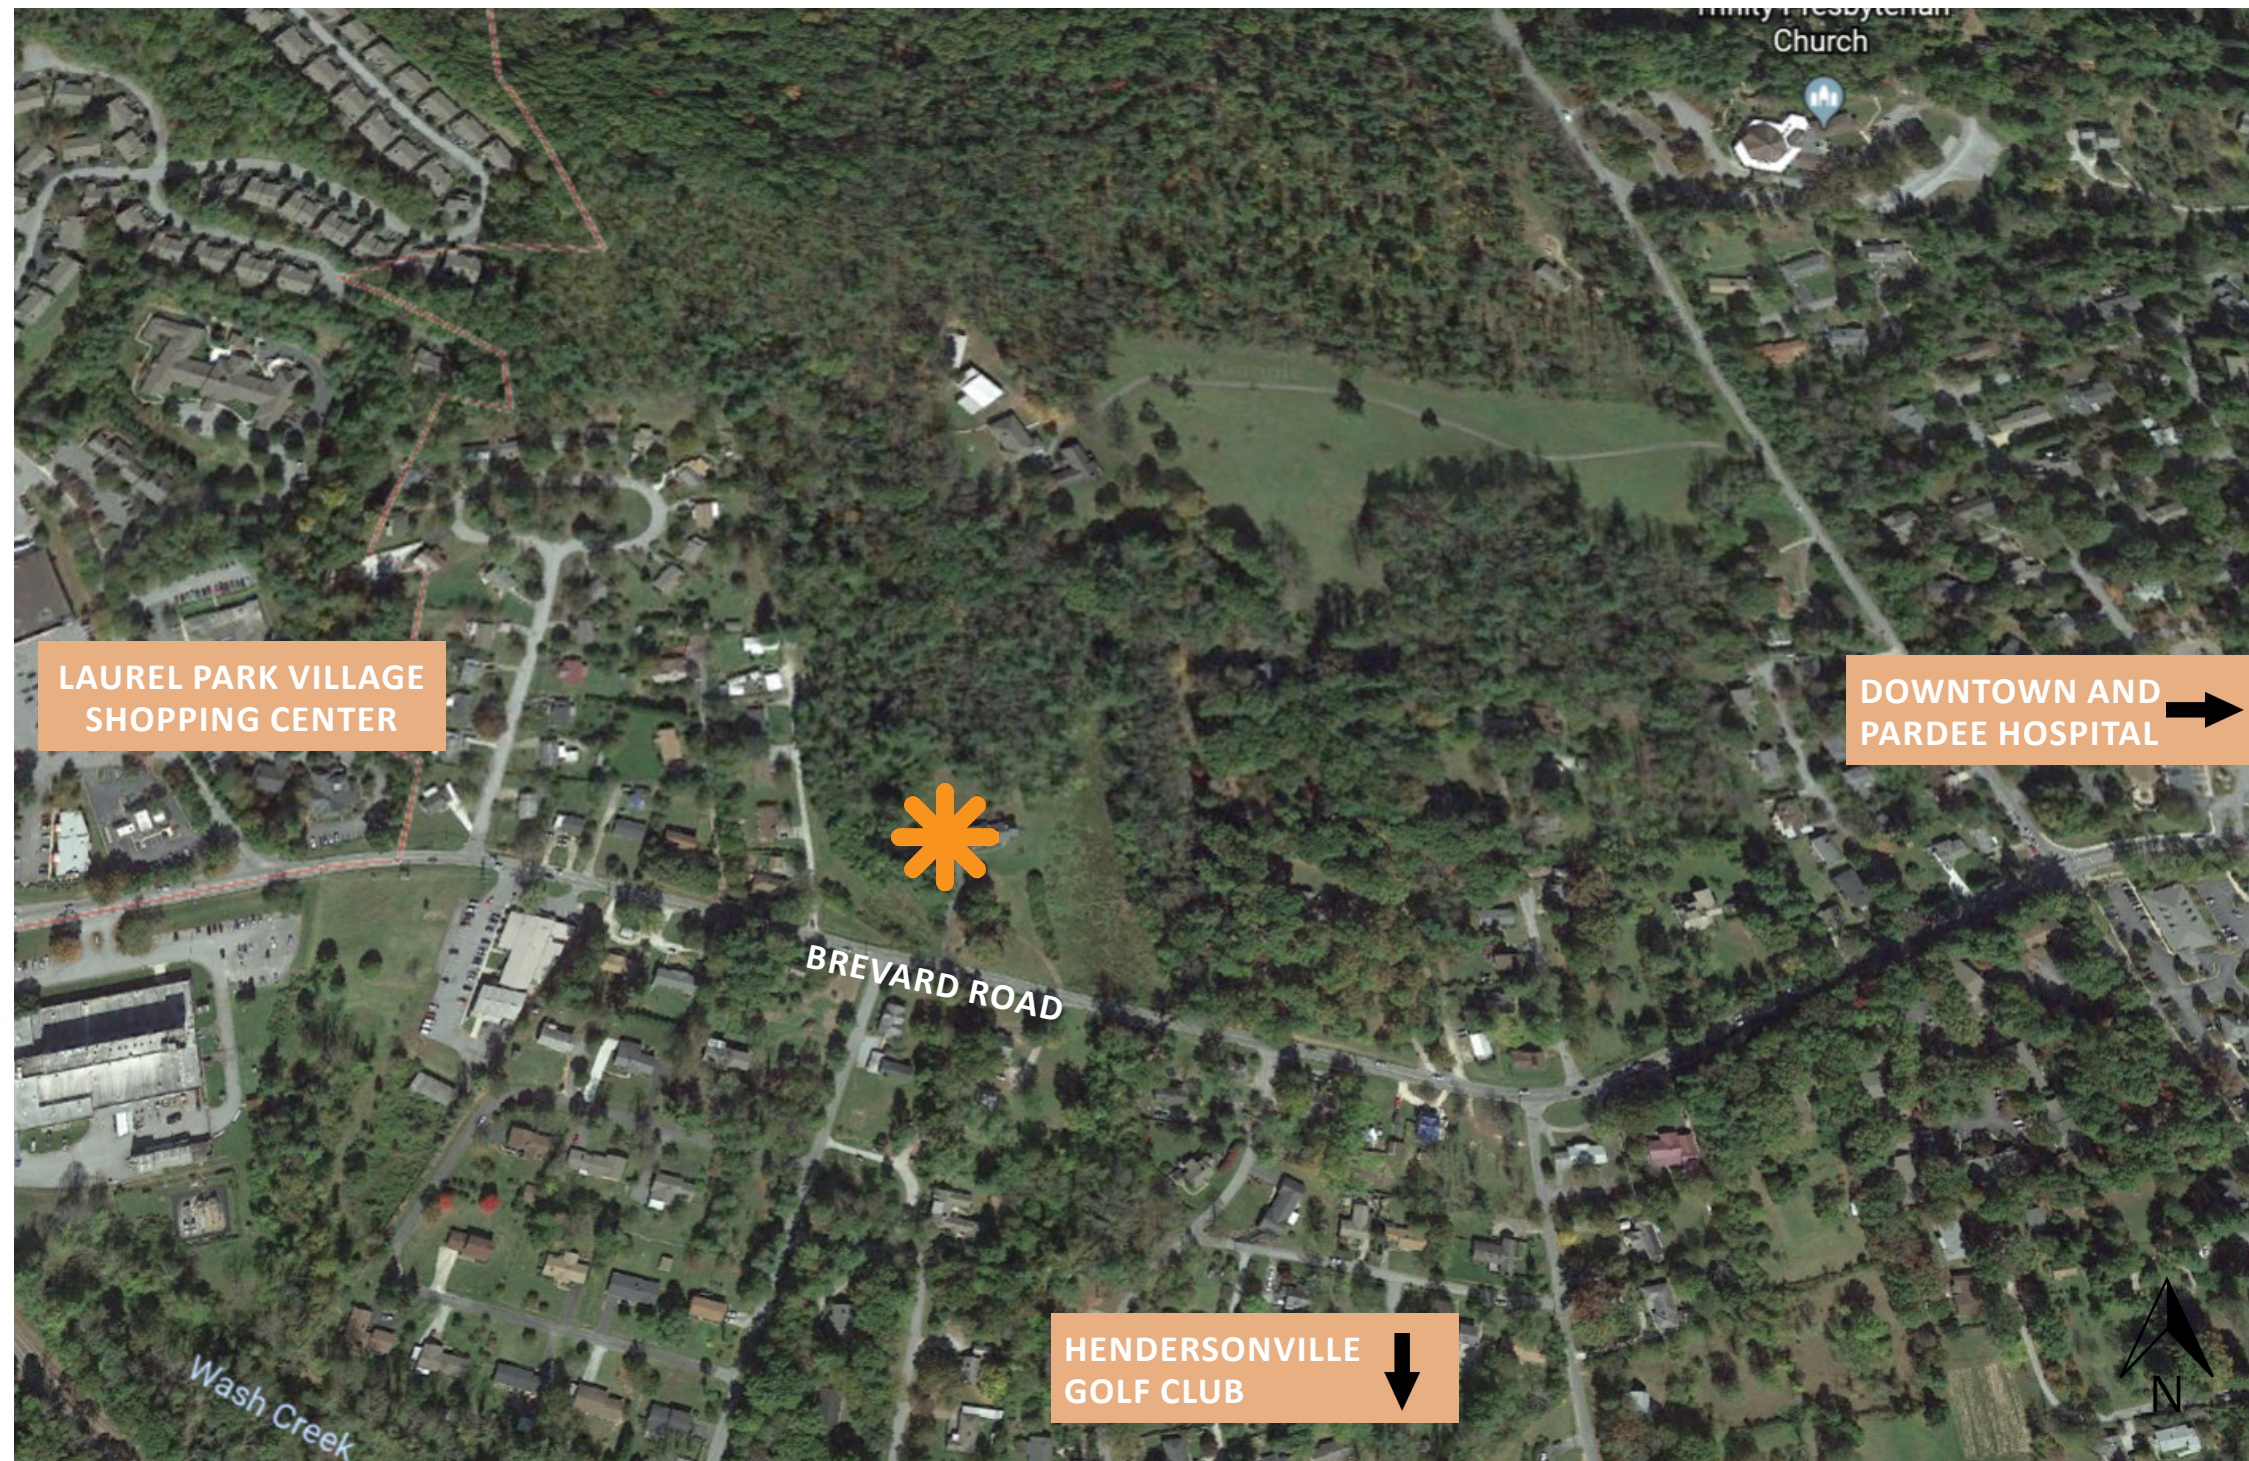

Henderson County is home to a significant and growing cohort of healthy 80 to 90-year-olds. The need for local, quality senior housing is on the rise. The proposed Brevard Hills Independent Living community is a welcoming and safe environment where residents can rent a private apartment and have access to dining services and activity spaces within the same building. Conveniently located, this 130 room independent living community is inspired by the natural surroundings and modern living.

www.SunshineRet.com

LOCATION

5 minute walk to amenities

1 mile to Hendersonville Golf Club

2 miles to downtown Hendersonville

FLOOR PLAN

Inspirational Images, Not Actual Design

1ST FLOOR PLAN

LAUREL HEIGHTS RETIREMENT RESIDENCE