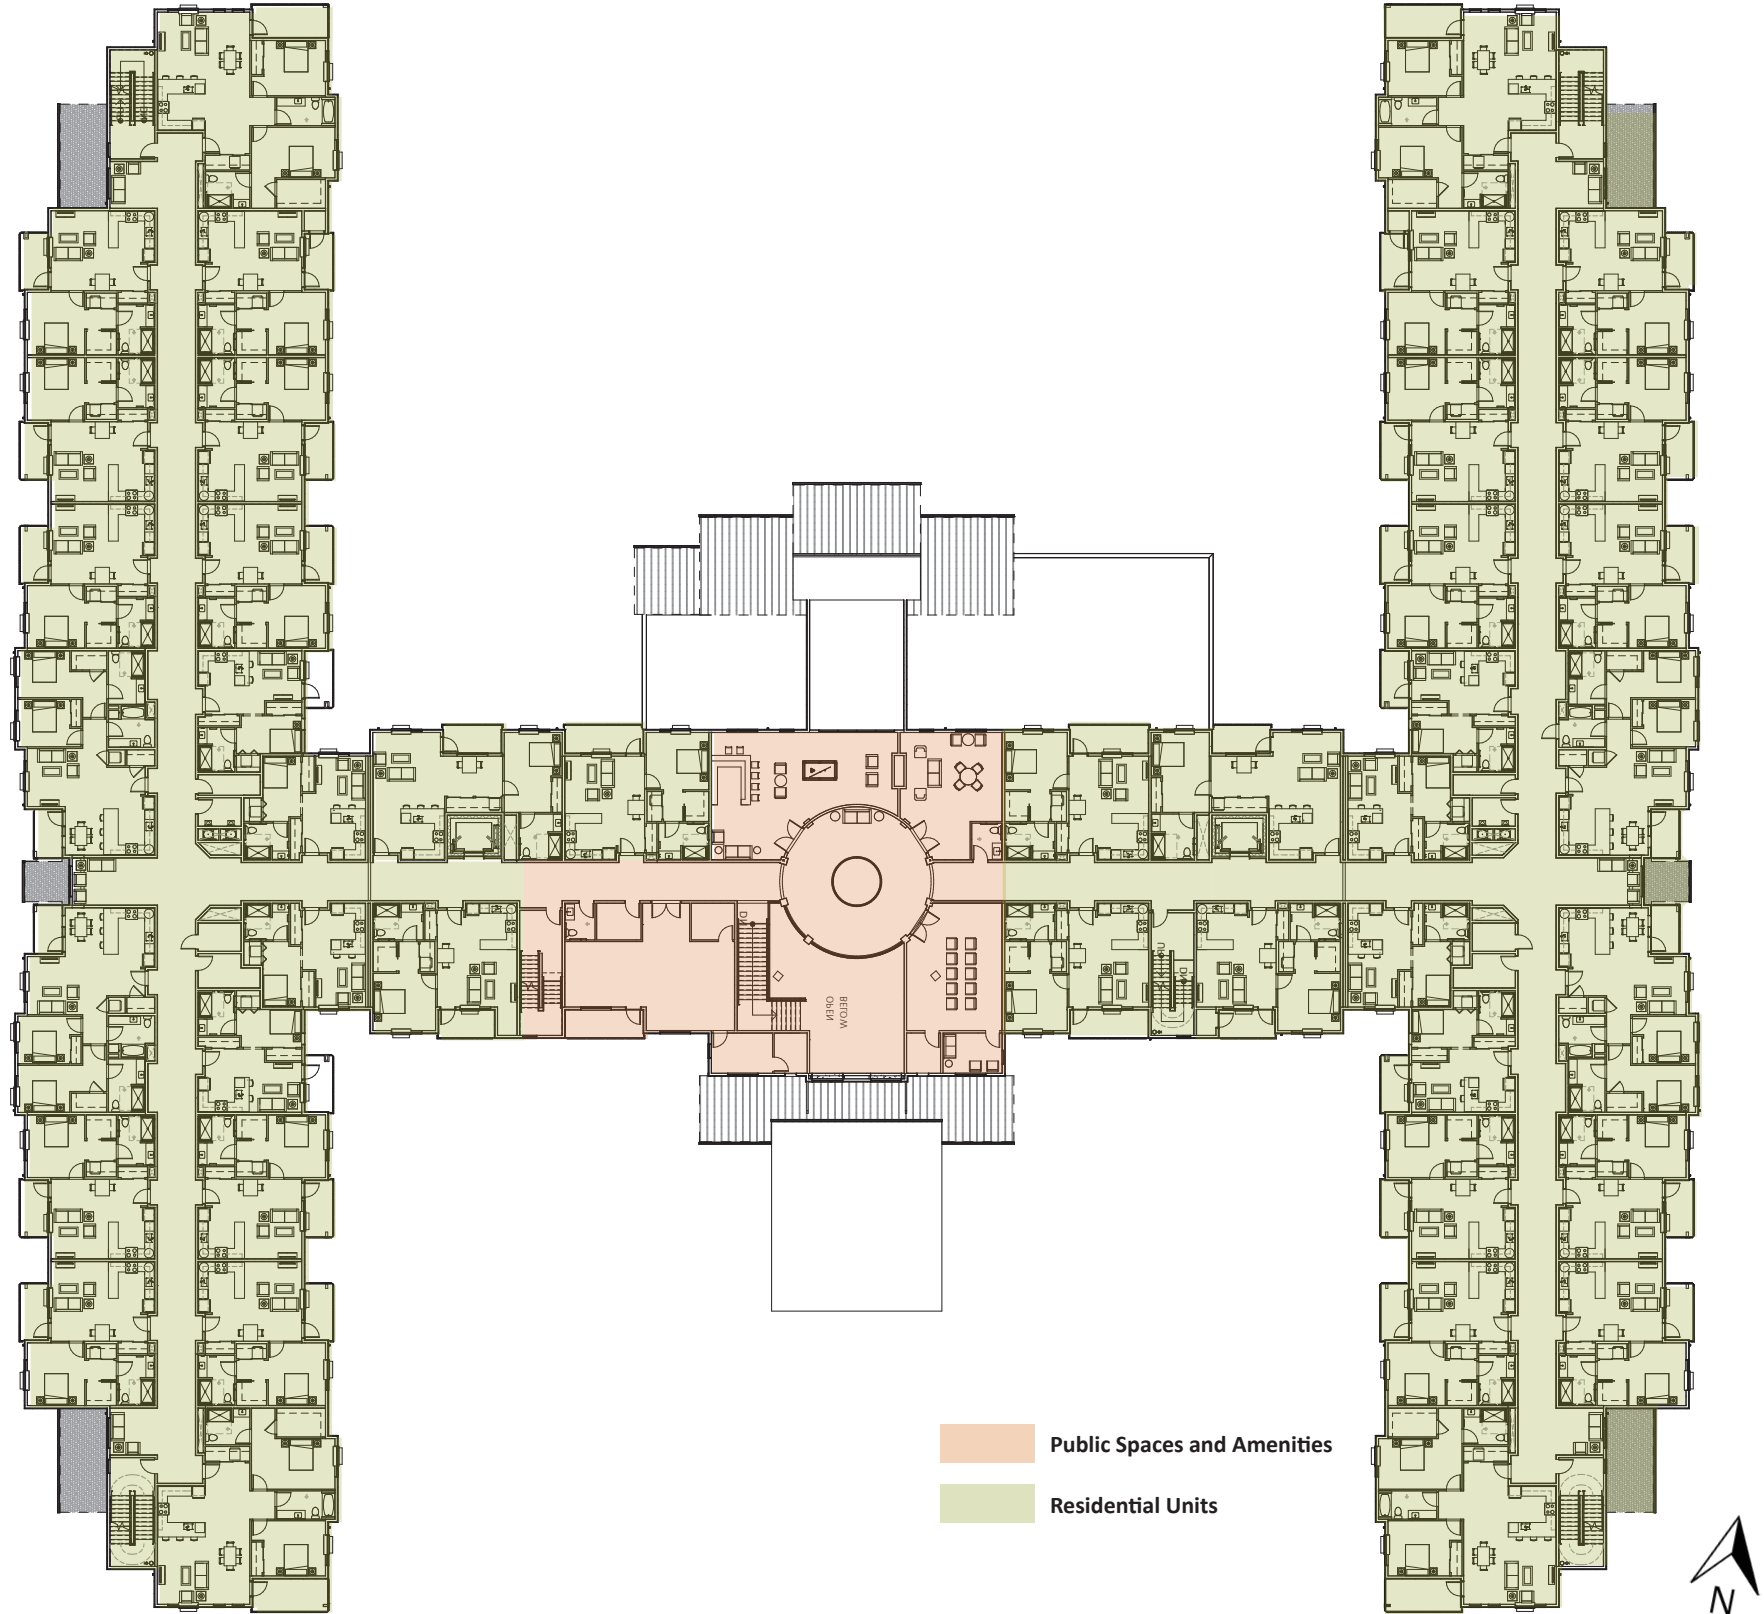

www.SunshineRet.com

LOCATION

5 minute walk to amenities

1 mile to Hendersonville Golf Club

2 miles to downtown Hendersonville

FLOOR PLAN

Inspirational Images, Not Actual Design

1ST FLOOR PLAN

- Reception
- Coffee Bistro
- Main Dining/Commercial Kitchen/Private Dining
- Theater
- Fitness Room
- Salon
- 1 and 2 Bedroom Residential Units
- Offices/Conference Room

FLOOR PLAN

Inspirational Images, Not Actual Design

2ND FLOOR PLAN

- Chapel
- Meditation Room
- Library
- Den/Game Room
- Activity/Craft Room
- Home Health Office
- 1 and 2 Bedroom Residential Units

FLOOR PLAN

Inspirational Images, Not Actual Design

3RD FLOOR PLAN
1 and 2 Bedroom Residential Units